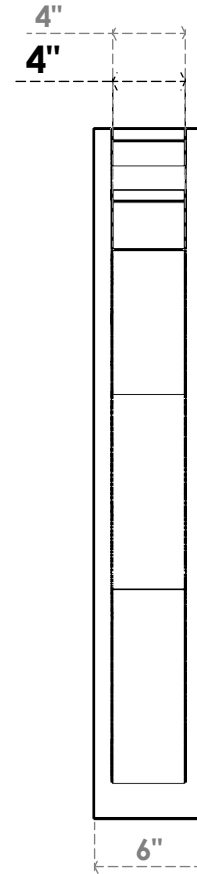

ITEM NUMBER: OUTUROC040X060X38000X38000X040X020X040FST04RCPR

4"W TOP X 6"W BACK X 38"D X 38"H X 4"T TOP X 2"T BACK TIMBERTHANE ROUGH CEDAR FUNSTON FAUX WOOD OPEN OUTLOOKER, TRADITIONAL TOP AND BLOCK BACK, 4"W CLOSED BRACE, PRIMED TAN

GENERATED DATE : 07/06/2023

EKENA MILLWORK
2300 WEST MAIN ST.
CLARKSVILLE, TX 75426
TOLL FREE: 866-607-0453
WWW.EKENAMILLWORK.COM

NOTES

1. INSTALLATION TO BE COMPLETED IN ACCORDANCE WITH MANUFACTURER'S SPECIFICATIONS.
2. DRAWING MAY NOT BE TO SCALE
3. THIS DRAWING IS INTENDED FOR DESIGN AND PLANNING PURPOSES ONLY.
4. ALL INFORMATION CONTAINED HEREIN WAS CURRENT AT THE TIME OF DEVELOPMENT BUT MUST BE REVIEWED AND APPROVED BY THE PRODUCT MANUFACTURER TO BE CONSIDERED ACCURATE.
5. TIMBERTHANE ARCHITECTURAL PRODUCTS ARE MADE FROM HIGH DENSITY URETHANE AND COME FACTORY PRIMED