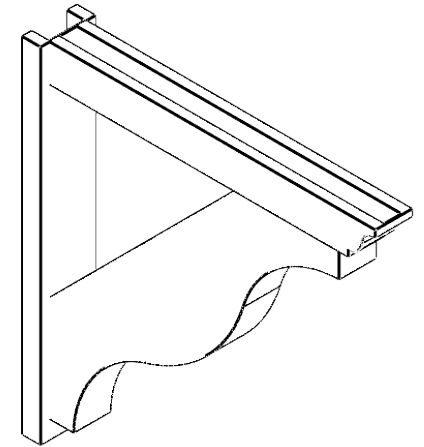

ITEM NUMBER: OUTUROC040X060X38000X38000X040X020X040FST04RCPR

4"W TOP X 6"W BACK X 38"D X 38"H X 4"T TOP X 2"T BACK TIMBERTHANE ROUGH CEDAR FUNSTON FAUX WOOD OPEN OUTLOOKER, TRADITIONAL TOP AND BLOCK BACK, 4"W CLOSED BRACE, PRIMED TAN

GENERATED DATE : 07/06/2023

EKENA MILLWORK
2300 WEST MAIN ST.
CLARKSVILLE, TX 75426
TOLL FREE: 866-607-0453
WWW.EKENAMILLWORK.COM

NOTES

1. INSTALLATION TO BE COMPLETED IN ACCORDANCE WITH MANUFACTURER'S SPECIFICATIONS.
2. DRAWING MAY NOT BE TO SCALE
3. THIS DRAWING IS INTENDED FOR DESIGN AND PLANNING PURPOSES ONLY.
4. ALL INFORMATION CONTAINED HEREIN WAS CURRENT AT THE TIME OF DEVELOPMENT BUT MUST BE REVIEWED AND APPROVED BY THE PRODUCT MANUFACTURER TO BE CONSIDERED ACCURATE.
5. TIMBERTHANE ARCHITECTURAL PRODUCTS ARE MADE FROM HIGH DENSITY URETHANE AND COME FACTORY PRIMED