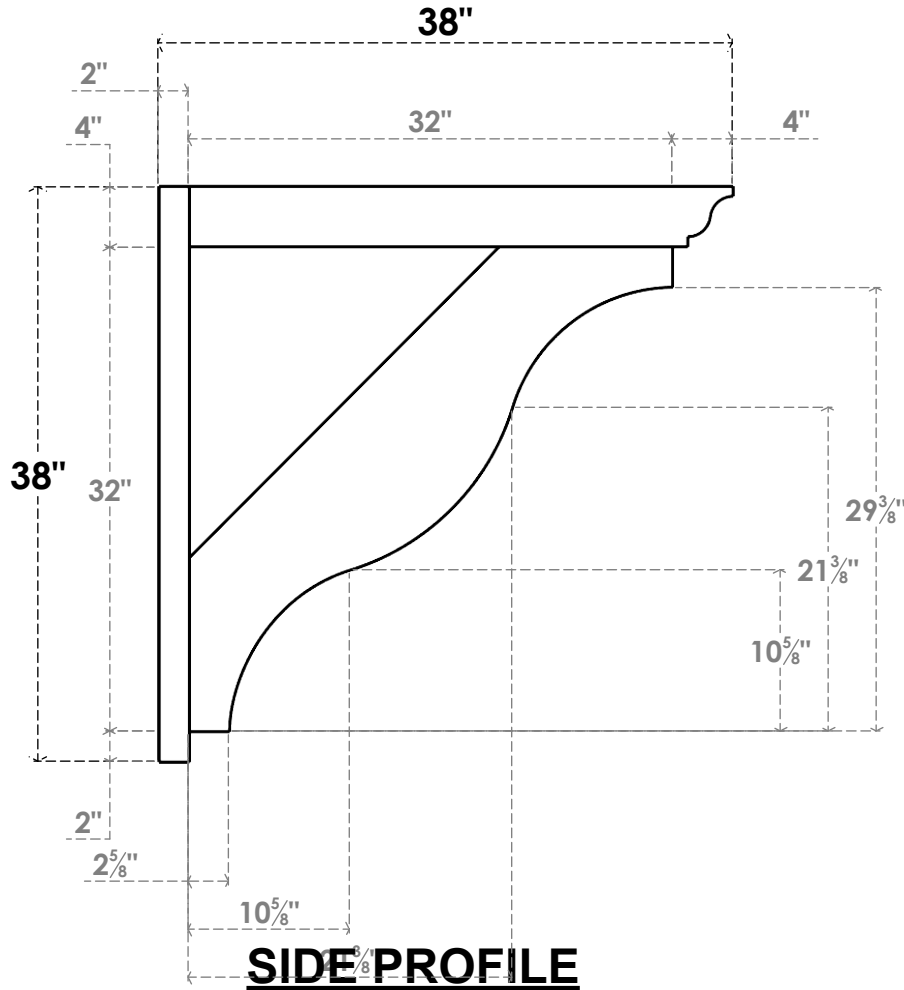

ITEM NUMBER: OUTUROC040X060X38000X38000X040X020X040FST04RCPR

4"W TOP X 6"W BACK X 38"D X 38"H X 4"T TOP X 2"T BACK TIMBERTHANE ROUGH CEDAR FUNSTON FAUX WOOD OPEN OUTLOOKER, TRADITIONAL TOP AND BLOCK BACK, 4"W CLOSED BRACE, PRIMED TAN

GENERATED DATE : 07/06/2023

EKENA MILLWORK
2300 WEST MAIN ST.
CLARKSVILLE, TX 75426
TOLL FREE: 866-607-0453
WWW.EKENAMILLWORK.COM

NOTES

1. INSTALLATION TO BE COMPLETED IN ACCORDANCE WITH MANUFACTURER'S SPECIFICATIONS.
2. DRAWING MAY NOT BE TO SCALE
3. THIS DRAWING IS INTENDED FOR DESIGN AND PLANNING PURPOSES ONLY.
4. ALL INFORMATION CONTAINED HEREIN WAS CURRENT AT THE TIME OF DEVELOPMENT BUT MUST BE REVIEWED AND APPROVED BY THE PRODUCT MANUFACTURER TO BE CONSIDERED ACCURATE.
5. TIMBERTHANE ARCHITECTURAL PRODUCTS ARE MADE FROM HIGH DENSITY URETHANE AND COME FACTORY PRIMED